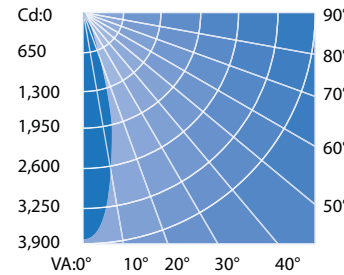

PHOTOMETRICS

WITHOUT DIFFUSER

LED	Lumens	Diffuser	Efficacy
RGBW	1203	None	25.06

Polar Candela Distribution

Illuminance at Distance

	Center Beam LUX	Beam Width
0.3m	56,862 LUX	0.1m
0.7m	14,215 LUX	0.2m
1.0m	6,318 LUX	0.3m
1.3m	3,553 LUX	0.4m
1.7m	2,274 LUX	0.5m
2.0m	1,579 LUX	0.6m

Beam Spread: 15.8°

PHOTOMETRICS

WITH 20° DIFFUSER

LED	Lumens	Diffuser	Efficacy
RGBW	1094	20°	22.79

Polar Candela Distribution

Illuminance at Distance

	Center Beam LUX	Beam Width
0.3m	34,392 LUX	0.1m
0.7m	8,598 LUX	0.2m
1.0m	3,821 LUX	0.4m
1.3m	2,149 LUX	0.5m
1.7m	1,375 LUX	0.6m
2.0m	955 LUX	0.7m

Beam Spread: 20.6°

PHOTOMETRICS

WITH 40° DIFFUSER

LED	Lumens	Diffuser	Efficacy
RGBW	729	40°	15.19

Polar Candela Distribution

Illuminance at Distance

	Center Beam LUX	Beam Width
0.3m	15,693 LUX	0.2m
0.7m	3,923 LUX	0.4m
1.0m	1,744 LUX	0.6m
1.3m	981 LUX	0.7m
1.7m	628 LUX	0.9m
2.0m	436 LUX	1.1m

Beam Spread: 31.1°

PHOTOMETRICS

WITH 60° DIFFUSER

LED	Lumens	Diffuser	Efficacy
RGBW	703	60°	14.65

Polar Candela Distribution

Illuminance at Distance

	Center Beam LUX	Beam Width
0.3m	4,823 LUX	0.4m
0.7m	1,206 LUX	0.9m
1.0m	536 LUX	1.3m
1.3m	301 LUX	1.8m
1.7m	193 LUX	2.2m
2.0m	134 LUX	2.7m