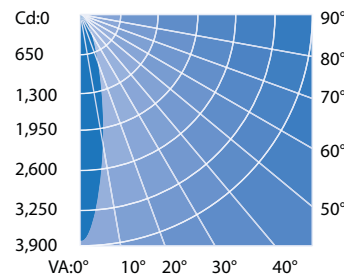

PHOTOMETRICS

WITHOUT DIFFUSER

LED	Lumens	Diffuser	Efficacy
RGBW	1203	None	25.06

Polar Candela Distribution

Illuminance at Distance

	Center Beam LUX	Beam Width
0.3m	56,862 LUX	0.1m
0.7m	14,215 LUX	0.2m
1.0m	6,318 LUX	0.3m
1.3m	3,553 LUX	0.4m
1.7m	2,274 LUX	0.5m
2.0m	1,579 LUX	0.6m

Beam Spread: 15.8°

PHOTOMETRICS

WITH 20° DIFFUSER

LED	Lumens	Diffuser	Efficacy
RGBW	1094	20°	22.79

Polar Candela Distribution

Illuminance at Distance

	Center Beam LUX	Beam Width
0.3m	34,392 LUX	0.1m
0.7m	8,598 LUX	0.2m
1.0m	3,821 LUX	0.4m
1.3m	2,149 LUX	0.5m
1.7m	1,375 LUX	0.6m
2.0m	955 LUX	0.7m

Beam Spread: 20.6°

PHOTOMETRICS

WITH 40° DIFFUSER

LED	Lumens	Diffuser	Efficacy
RGBW	729	40°	15.19

Polar Candela Distribution

Illuminance at Distance

	Center Beam LUX	Beam Width
0.3m	15,693 LUX	0.2m
0.7m	3,923 LUX	0.4m
1.0m	1,744 LUX	0.6m
1.3m	981 LUX	0.7m
1.7m	628 LUX	0.9m
2.0m	436 LUX	1.1m

Beam Spread: 31.1°

PHOTOMETRICS

WITH 60° DIFFUSER

LED	Lumens	Diffuser	Efficacy
RGBW	703	60°	14.65

Polar Candela Distribution

Illuminance at Distance

	Center Beam LUX	Beam Width
0.3m	4,823 LUX	0.4m
0.7m	1,206 LUX	0.9m
1.0m	536 LUX	1.3m
1.3m	301 LUX	1.8m
1.7m	193 LUX	2.2m
2.0m	134 LUX	2.7m