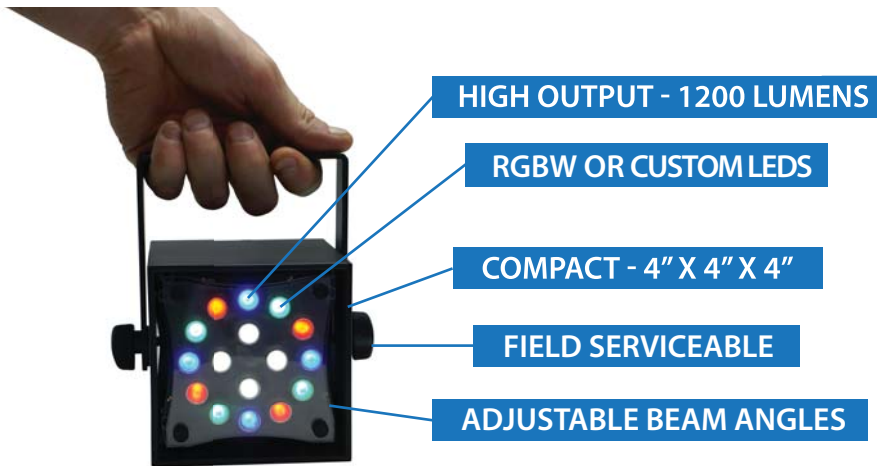

BRICKBLASTER PRO

RGBW

THE WORLDS SMALLEST MODULAR PROFESSIONAL LIGHTING FIXTURE

The BRICKBLASTER PRO RGBW, at 4" cubed and 48 Watts, is the world's smallest modular color changing LED fixture. Using the latest LUXEON Rebel LED technology and an innovative, patent pending, thermal management system, it is capable of outputting 1200 Lumens and staying cool while doing it. This fixture is available standard as a Red, Green, Blue and White (RGBW) fixture equipped with 16 x 3w LEDs; but the color configuration can be customized to fit your needs. The BRICKBLASTER PRO's unique design allows it to be reconfigured in the field in linear arrays, allowing multiple units to be connected to create brighter and more intense combinations. The fixture can also be mounted to standard lighting track or custom brackets can be created.

The BRICKBLASTER PRO RGBW is perfect for concert, theater, architectural and film applications and can be controlled using two universes of full speed 8 or 16 bit DMX512 or by selecting internal preprogrammed effects using the rear mounted LCD panel. A fixture set in standalone or Color Wash mode will output DMX allowing for multi-light synchronization. These options make the BRICKBLASTER PRO ideal for users with or without an external control source.