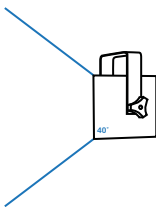

PHOTOMETRICS

WITHOUT DIFFUSER

LED	Lumens	Diffuser	Efficacy
RGBW	1203	None	25.06

Polar Candela Distribution

Illuminance at Distance

	Center Beam LUX	Beam Width
0.3m	56,862 LUX	0.1m
0.7m	14,215 LUX	0.2m
1.0m	6,318 LUX	0.3m
1.3m	3,553 LUX	0.4m
1.7m	2,274 LUX	0.5m
2.0m	1,579 LUX	0.6m

Beam Spread: 15.8°

PHOTOMETRICS

WITH 20° DIFFUSER

LED	Lumens	Diffuser	Efficacy
RGBW	1094	20°	22.79

Polar Candela Distribution

Illuminance at Distance

	Center Beam LUX	Beam Width
0.3m	34,392 LUX	0.1m
0.7m	8,598 LUX	0.2m
1.0m	3,821 LUX	0.4m
1.3m	2,149 LUX	0.5m
1.7m	1,375 LUX	0.6m
2.0m	955 LUX	0.7m

Beam Spread: 20.6°

PHOTOMETRICS

WITH 40° DIFFUSER

LED	Lumens	Diffuser	Efficacy
RGBW	729	40°	15.19

Polar Candela Distribution

Illuminance at Distance

	Center Beam LUX	Beam Width
0.3m	15,693 LUX	0.2m
0.7m	3,923 LUX	0.4m
1.0m	1,744 LUX	0.6m
1.3m	981 LUX	0.7m
1.7m	628 LUX	0.9m
2.0m	436 LUX	1.1m