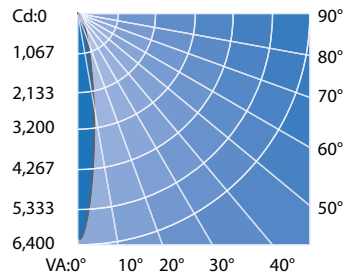

PHOTOMETRICS

WITHOUT DIFFUSER

LED	Lumens	Diffuser	Efficacy
RGBW	1203	None	25.06

Polar Candela Distribution

Illuminance at Distance

	Center Beam LUX	Beam Width
0.3m	56,862 LUX	0.1m
0.7m	14,215 LUX	0.2m
1.0m	6,318 LUX	0.3m
1.3m	3,553 LUX	0.4m
1.7m	2,274 LUX	0.5m
2.0m	1,579 LUX	0.6m

Beam Spread: 15.8°

PHOTOMETRICS

WITH 20° DIFFUSER

LED	Lumens	Diffuser	Efficacy
RGBW	1094	20°	22.79

Polar Candela Distribution

Illuminance at Distance

	Center Beam LUX	Beam Width
0.3m	34,392 LUX	0.1m
0.7m	8,598 LUX	0.2m
1.0m	3,821 LUX	0.4m
1.3m	2,149 LUX	0.5m
1.7m	1,375 LUX	0.6m
2.0m	955 LUX	0.7m

Beam Spread: 20.6°

PHOTOMETRICS

WITH 40° DIFFUSER

LED	Lumens	Diffuser	Efficacy
RGBW	729	40°	15.19

Polar Candela Distribution

Illuminance at Distance

	Center Beam LUX	Beam Width
0.3m	15,693 LUX	0.2m
0.7m	3,923 LUX	0.4m
1.0m	1,744 LUX	0.6m
1.3m	981 LUX	0.7m
1.7m	628 LUX	0.9m
2.0m	436 LUX	1.1m

Beam Spread: 31.1°

PHOTOMETRICS

WITH 60° DIFFUSER

LED	Lumens	Diffuser	Efficacy
RGBW	703	60°	14.65

Polar Candela Distribution

Illuminance at Distance

	Center Beam LUX	Beam Width
0.3m	4,823 LUX	0.4m
0.7m	1,206 LUX	0.9m
1.0m	536 LUX	1.3m
1.3m	301 LUX	1.8m
1.7m	193 LUX	2.2m
2.0m	134 LUX	2.7m