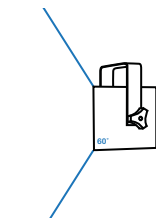

Beam Spread: 15.8°

PHOTOMETRICS

WITH 20° DIFFUSER

LED	Lumens	Diffuser	Efficacy
RGBW	1094	20°	22.79

Polar Candela Distribution

Illuminance at Distance

	Center Beam LUX	Beam Width
0.3m	34,392 LUX	0.1m
0.7m	8,598 LUX	0.2m
1.0m	3,821 LUX	0.4m
1.3m	2,149 LUX	0.5m
1.7m	1,375 LUX	0.6m
2.0m	955 LUX	0.7m

Beam Spread: 20.6°

PHOTOMETRICS

WITH 40° DIFFUSER

LED	Lumens	Diffuser	Efficacy
RGBW	729	40°	15.19

Polar Candela Distribution

Illuminance at Distance

	Center Beam LUX	Beam Width
0.3m	15,693 LUX	0.2m
0.7m	3,923 LUX	0.4m
1.0m	1,744 LUX	0.6m
1.3m	981 LUX	0.7m
1.7m	628 LUX	0.9m
2.0m	436 LUX	1.1m

Beam Spread: 31.1°

PHOTOMETRICS

WITH 60° DIFFUSER

LED	Lumens	Diffuser	Efficacy
RGBW	703	60°	14.65

Polar Candela Distribution

Illuminance at Distance

	Center Beam LUX	Beam Width
0.3m	4,823 LUX	0.4m
0.7m	1,206 LUX	0.9m
1.0m	536 LUX	1.3m
1.3m	301 LUX	1.8m
1.7m	193 LUX	2.2m
2.0m	134 LUX	2.7m