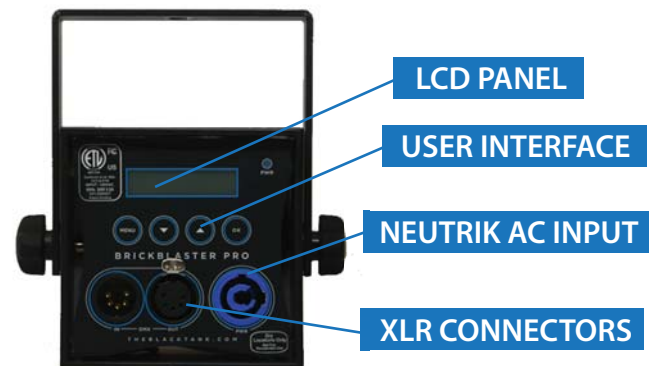

BRICKBLASTER PRO

RGBW

THE WORLDS SMALLEST MODULAR PROFESSIONAL LIGHTING FIXTURE

The BRICKBLASTER PRO RGBW, at 4" cubed and 48 Watts, is the world's smallest modular color changing LED fixture. Using the latest LUXEON Rebel LED technology and an innovative, patent pending, thermal management system, it is capable of outputting 1200 Lumens and staying cool while doing it. This fixture is available standard as a Red, Green, Blue and White (RGBW) fixture equipped with 16 x 3w LEDs; but the color configuration can be customized to fit your needs. The BRICKBLASTER PRO's unique design allows it to be reconfigured in the field in linear arrays, allowing multiple units to be connected to create brighter and more intense combinations. The fixture can also be mounted to standard lighting track or custom brackets can be created.

The BRICKBLASTER PRO RGBW is perfect for concert, theater, architectural and film applications and can be controlled using two universes of full speed 8 or 16 bit DMX512 or by selecting internal preprogrammed effects using the rear mounted LCD panel. A fixture set in standalone or Color Wash mode will output DMX allowing for multi-light synchronization. These options make the BRICKBLASTER PRO ideal for users with or without an external control source.

The BRICKBLASTER PRO is also designed to allow for field replacement of key components including the LED module, power supply, control board and fan. The fixture is sold individually or in custom ruggedized, watertight road cases in two or eight pack bundles. To fit all applications, the BRICKBLASTER PRO also comes with three different holographic light shaping diffusing films: 20, 40 and 60 degree.