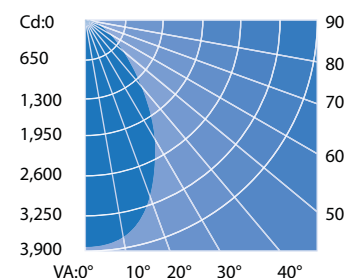

PHOTOMETRICS

WITHOUT DIFFUSER

LED	Lumens	Diffuser	Efficacy
RGBW	1203	None	25.06

Polar Candela Distribution

Illuminance at Distance

	Center Beam LUX	Beam Width
0.3m	56,862 LUX	0.1m
0.7m	14,215 LUX	0.2m
1.0m	6,318 LUX	0.3m
1.3m	3,553 LUX	0.4m
1.7m	2,274 LUX	0.5m
2.0m	1,579 LUX	0.6m

Beam Spread: 15.8°

PHOTOMETRICS

WITH 20° DIFFUSER

LED	Lumens	Diffuser	Efficacy
RGBW	1094	20°	22.79

Polar Candela Distribution

Illuminance at Distance

	Center Beam LUX	Beam Width
0.3m	34,392 LUX	0.1m
0.7m	8,598 LUX	0.2m
1.0m	3,821 LUX	0.4m
1.3m	2,149 LUX	0.5m
1.7m	1,375 LUX	0.6m
2.0m	955 LUX	0.7m

Beam Spread: 20.6°

PHOTOMETRICS

WITH 40° DIFFUSER

LED	Lumens	Diffuser	Efficacy
RGBW	729	40°	15.19

Polar Candela Distribution

Illuminance at Distance

	Center Beam LUX	Beam Width
0.3m	15,693 LUX	0.2m
0.7m	3,923 LUX	0.4m
1.0m	1,744 LUX	0.6m
1.3m	981 LUX	0.7m
1.7m	628 LUX	0.9m
2.0m	436 LUX	1.1m

Beam Spread: 31.1°

PHOTOMETRICS

WITH 60° DIFFUSER

LED	Lumens	Diffuser	Efficacy
RGBW	703	60°	14.65

Polar Candela Distribution

Illuminance at Distance

	Center Beam LUX	Beam Width
0.3m	4,823 LUX	0.4m
0.7m	1,206 LUX	0.9m
1.0m	536 LUX	1.3m
1.3m	301 LUX	1.8m
1.7m	193 LUX	2.2m
2.0m	134 LUX	2.7m